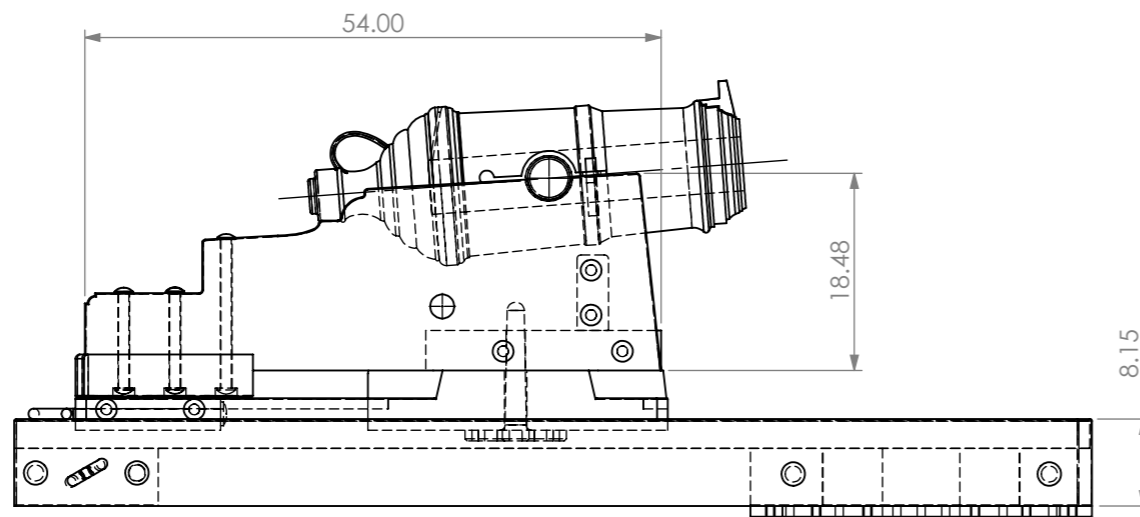

CARRONADE SHOWN IN REARWARDS RECOIL POSITION

THIS DRAWING SHOWS EARLY TYPE CARRONADE CIRCA 1760

SHEET 1 OF 1

**CARRONADE - EARLY SLIDE
18 POUND**

© COPYRIGHT MSW

SCALE:1:18

A3