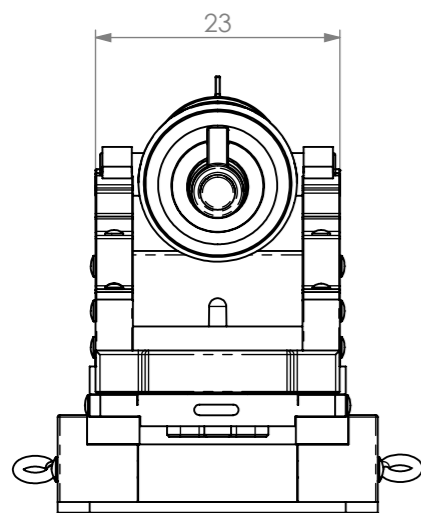

CARRONADE SHOWN IN REARWARDS RECOIL POSITION

THIS DRAWING SHOWS EARLY TYPE CARRONADE CIRCA 1760

SHEET 1 OF 1

**CARRONADE - EARLY SLIDE
18 POUND**

© COPYRIGHT MSW

SCALE:1:18

A3