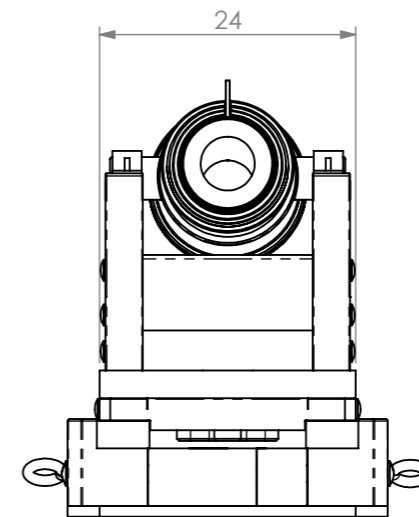

CARRONADE SHOWN IN REARWARDS RECOIL POSITION

THIS DRAWING SHOWS EARLY TYPE CARRONADE CIRCA 1760

SHEET 1 OF 1

**CARRONADE - EARLY SLIDE
18 POUND**

© COPYRIGHT MSW

SCALE:1:18

A3